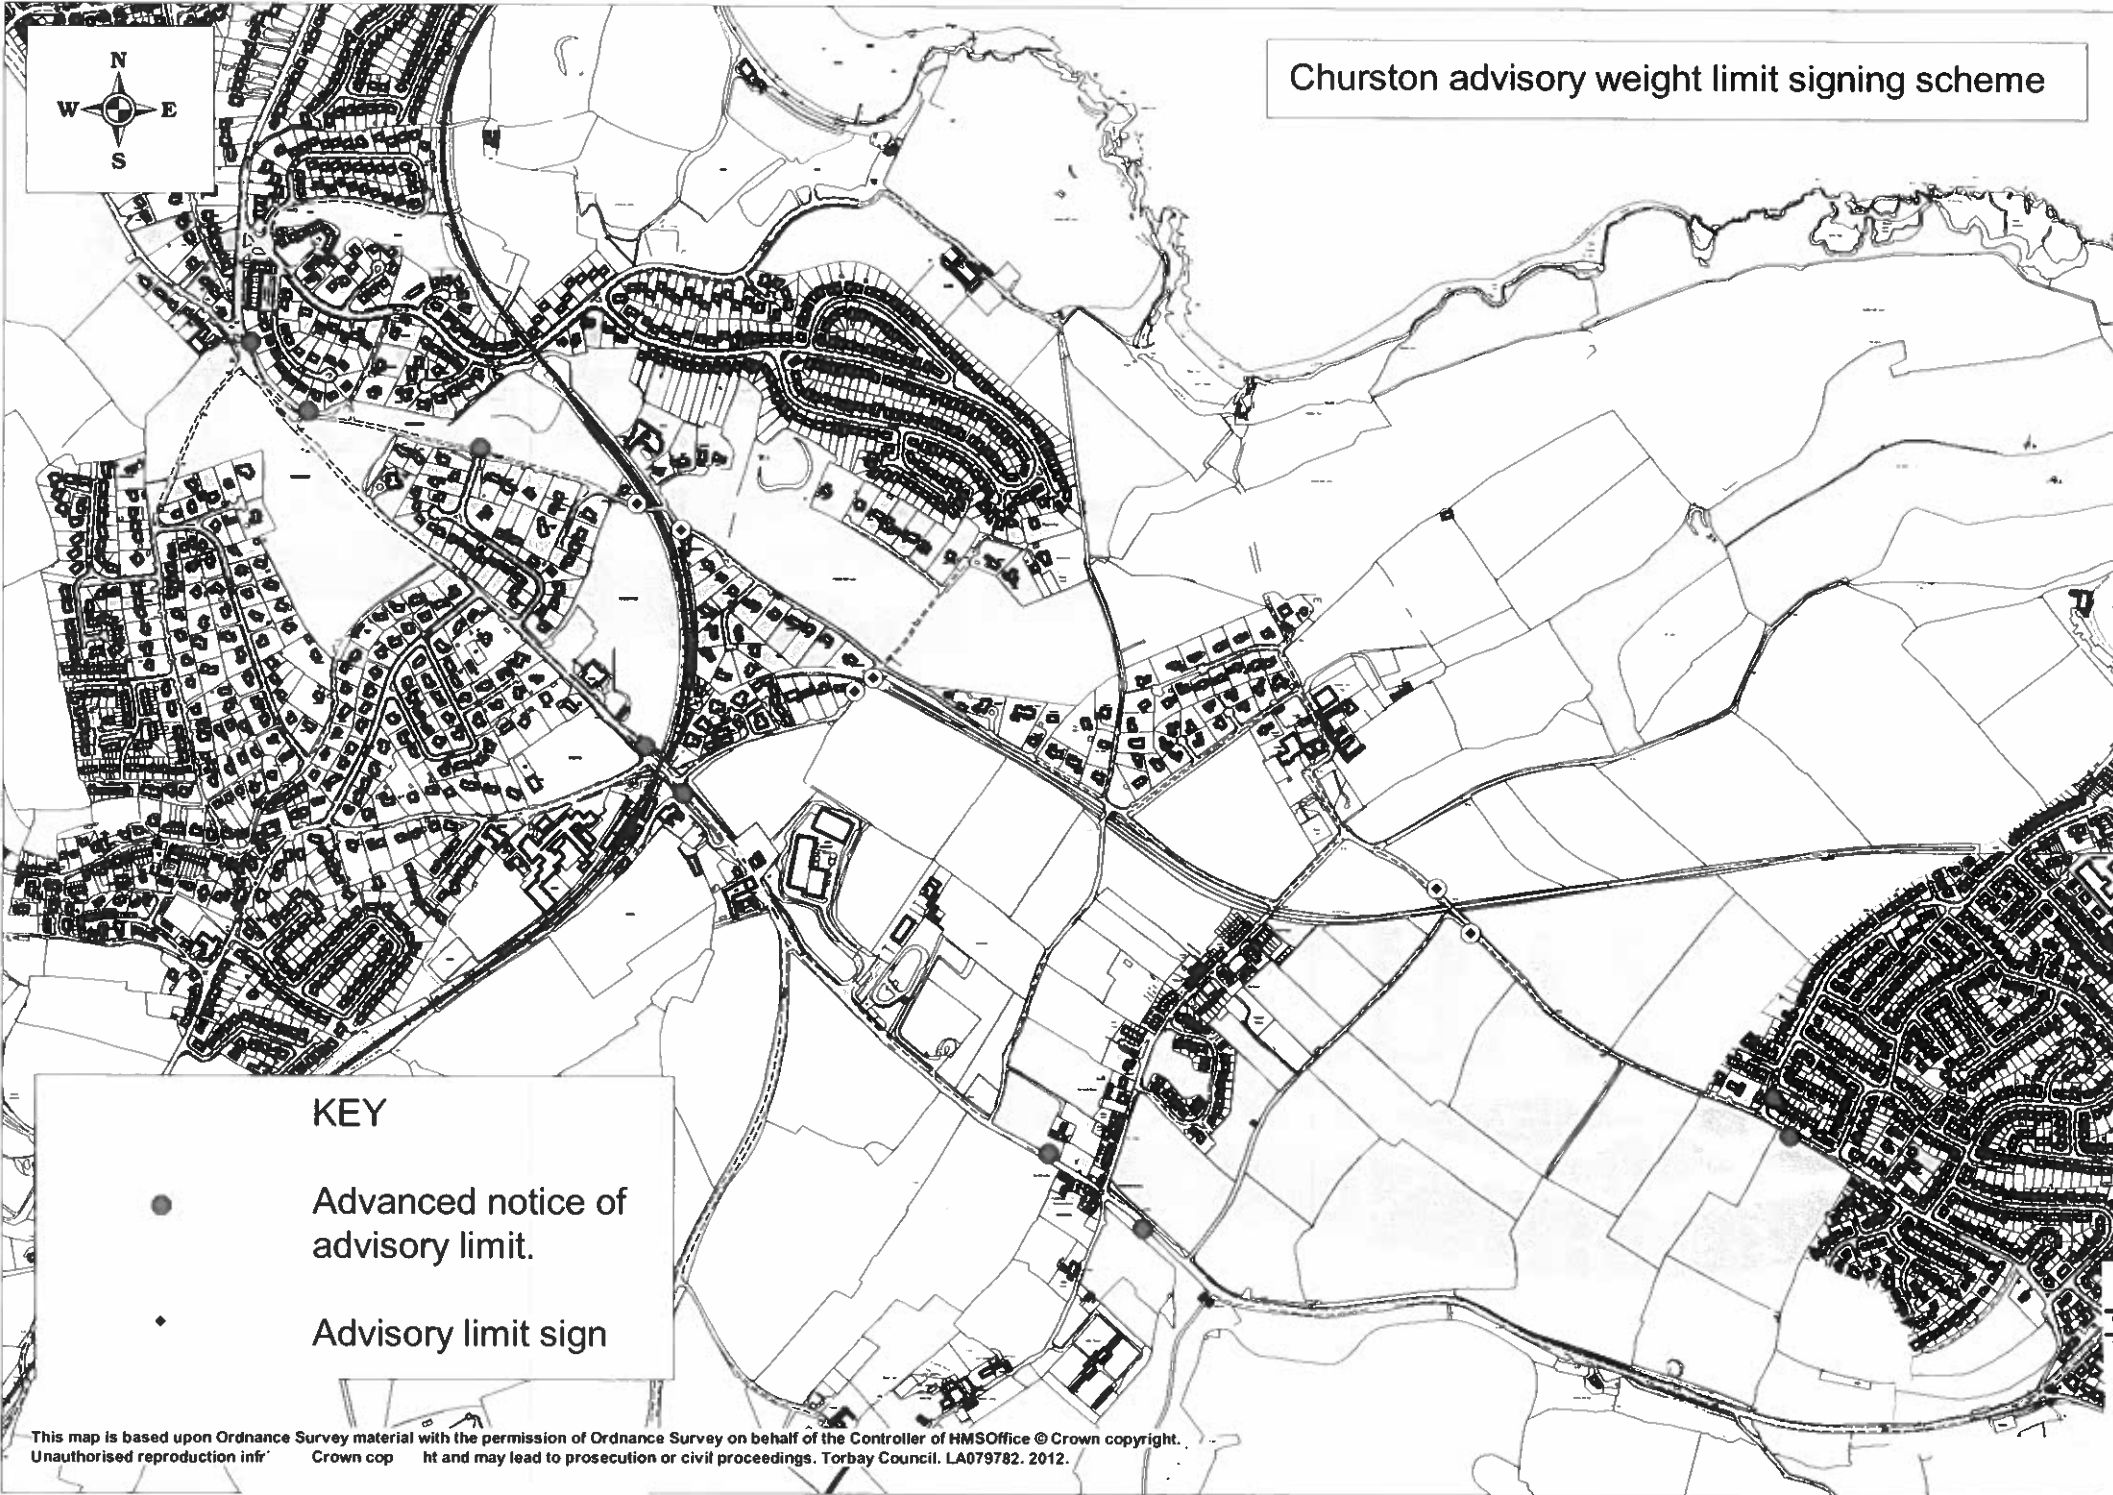

Churston advisory weight limit signing scheme

KEY

- Advanced notice of advisory limit.
- ◆ Advisory limit sign

This map is based upon Ordnance Survey material with the permission of Ordnance Survey on behalf of the Controller of HMS Office © Crown copyright. Unauthorised reproduction infringes Crown copyright and may lead to prosecution or civil proceedings. Torbay Council. LA079782. 2012.